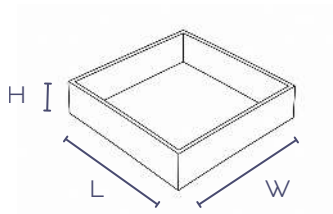

Code: CT1-Rrc-001
Size: L 20 cm x W 18 cm x H 4 cm
Production deadline: 2/3 weeks
minimum order: 1 pcs

ViP R

Rigid Vide Poche for Amenities

ViP R

Rigid Vide Poche for Amenities

ViP Rigid is a structured leather vide-poche designed for amenities and small essentials. Its clean square form and wooden core create a stable, elegant tray that enhances organisation in bathrooms, dressing areas and hospitality environments.

Code:	CT1-Rr001
Size:	L 20 cm x W 18 cm x H 4 cm
Production deadline:	2/3 weeks
minimum order:	1 pcs

Box

Amenities Box

Box

Amenities Box

Box is a leather-covered amenities container featuring a wooden inner structure and a non-slip bottom. Designed to organise toiletries, accessories or hospitality items, it blends functionality with refined craftsmanship. A discreet and elegant addition to bathrooms, suites and yacht cabins.