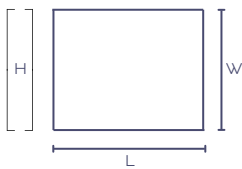

Tocco Lux *E*

Mousepad

Tocco Lux *E* is a precision-crafted mousepad wrapped in exotic leather, designed to elevate both the tactile and visual experience of the workspace. Its padded structure creates a smooth, responsive surface, while the natural texture of the leather adds depth and refined character.

A non-slip base ensures stability during use, and the clean, minimal geometry makes it a sophisticated accessory that brings quiet luxury to any desk.

Code: TC-Mp001
Size: L 25 cm x W 21 cm x H 0,5 cm
Production deadline: 2/3 weeks
minimum order: 1 pcs