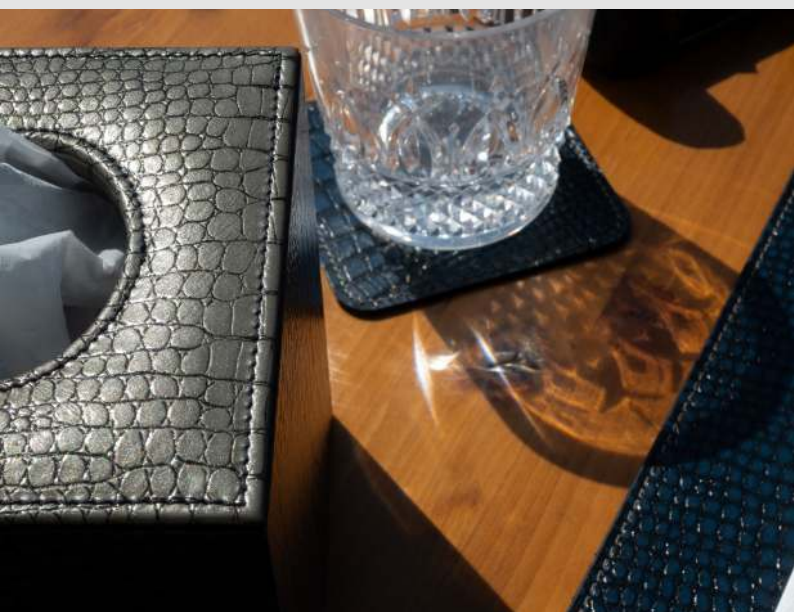

Velo *C E*

Cube Tissue Box