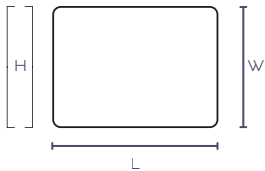

The non-slip base ensures stability, and with its clean proportions and understated elegance, it transforms any desk into a composed, elevated environment.

Code:	MJL-D001
Size:	L 60 cm x W 40 cm x H 0,5 cm
Production deadline:	2/3 weeks
minimum order:	1 pcs

Majilis Soft Small

Soft Deskpad, Small

Majilis Soft Small

Soft Deskpad, Small

Majilis Soft Small offers the same refined presence as the larger version, in a more compact format ideal for smaller desks or curated workstations. Crafted from soft leather with a non-slip underside, it enhances the workspace with quiet sophistication.