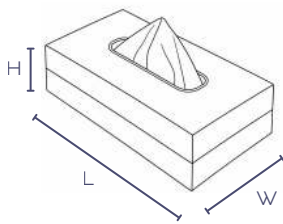

Velo R E

Rectangular Tissue Box

Velo R E refines the traditional tissue box through an elongated, architectural form crafted in wood and wrapped in exotic leather. The natural texture of the material adds depth and character, while the non-slip base ensures stability and ease of use.

Its clean lines and understated presence create a discreet yet elevated accessory that enhances contemporary interiors, from yachts and private offices to executive suites, with a quiet, purposeful elegance.

Code:	VE-TS001
Size:	L 25 cm x W 13,5 cm x H 7 cm
Production deadline:	2/3 weeks
minimum order:	1 pcs