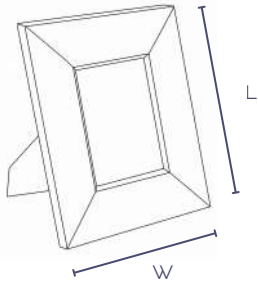

Its two stacked trays offer a composed way to arrange documents, correspondence, and daily essentials, while the clean geometry and balanced proportions make it an understated yet elevated accessory for private offices, suites, and contemporary work environments.

Code:	Bs-Org-001
Size:	L 30 cm x W 15 cm x H 5cm
Production deadline:	2/3 weeks
minimum order:	1 pcs

The Frame *E*

Decorative Frame

The Frame *E*

Decorative Frame

The Frame *E* transforms a classic display object into a refined statement piece. Crafted in exotic leather with a structured, architectural profile, it brings depth, texture, and quiet luxury to any interior. The leather-wrapped surface enhances the frame's sculptural presence, while the clean proportions maintain a sense of balance and contemporary elegance.