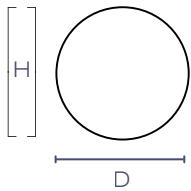

Perla Duo

Double-Sided Round Coaster

Perla Duo elevates the classic round coaster with a reversible double-sided leather construction. Its increased thickness and dual-tone versatility make it ideal for settings that shift between casual and formal moods. A refined detail that enhances any tabletop. Minimum order: 6 pieces.

Code:	PED-Rc001
Size:	D 9,5 cm x D 9,5 cm x H 0,5 cm
Production deadline:	2/3 weeks
minimum order:	6 pcs