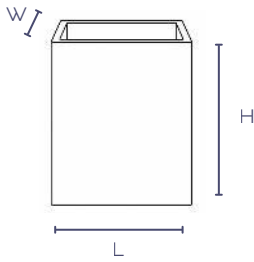

Penholder *E*

Penholder

Penholder *E* brings sculptural clarity to the workspace through its clean, square form wrapped in a single, richly textured exotic leather. The natural pattern of the material adds depth and character, transforming a simple desk accessory into a refined design element.

Its balanced proportions and tactile presence make it an elegant addition to private offices, suites, and contemporary workspaces, where understated luxury enhances everyday functionality.