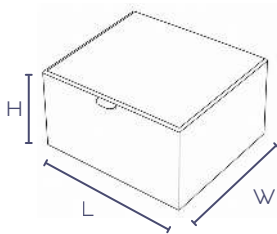

Code:	CT1-Rr001
Size:	L 20 cm x W 18 cm x H 4 cm
Production deadline:	2/3 weeks
minimum order:	1 pcs

Box

Amenities Box

Box

Amenities Box

Box is a leather-covered amenities container featuring a wooden inner structure and a non-slip bottom. Designed to organise toiletries, accessories or hospitality items, it blends functionality with refined craftsmanship. A discreet and elegant addition to bathrooms, suites and yacht cabins.

Code:	BOX-BfA-001
Size:	L 15 cm x W 12 cm x H 8,5 cm
Production deadline:	2/3 weeks
minimum order:	1 pcs

Marea

Rigid Tray

Marea

Rigid Tray

Marea is a rigid amenities tray crafted from fine leather and wood, finished with a non-slip base. Its balanced proportions and refined materials make it ideal for presenting toiletries, guest amenities or curated objects with understated sophistication.