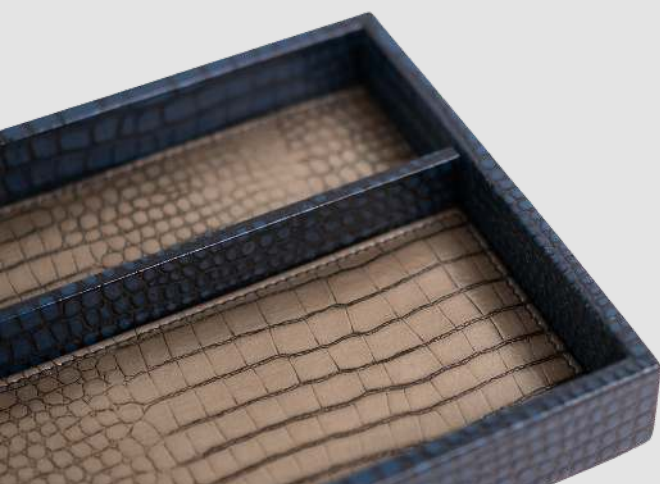

Its balanced proportions and tactile presence make it an elegant addition to private offices, suites, and contemporary workspaces, where understated luxury enhances everyday functionality.

Code:	PH - Ph001
Size:	L 8 cm x W 8 cm x H 10
Production deadline:	2/3 weeks
minimum order:	1 pcs

Bi-Shade *E*

Dual Tray Organiser

Bi-Shade *E*

Dual Tray Organiser

Bi-Shade *E* brings sculptural clarity to the workspace through a refined dual-level structure crafted in double leather, with one exotic leather on the exterior and a contrasting leather lining the interior. This interplay between outer and inner surfaces creates a subtle depth, enhancing the organiser's visual presence and material richness.