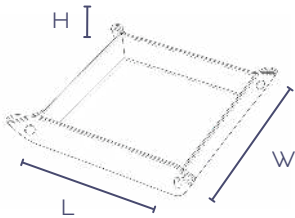

Code:	VE-TR001
Size:	L 13 cm x W 13 cm x H 13 cm
Production deadline:	2/3 weeks
minimum order:	1 pcs

Souq Square Soft

Square Vide Poche, Soft

Souq Square Soft

Square Vide Poche, Soft

Souq Square Soft offers a compact, square interpretation of the classic vide-poche. Made from soft leather with clip-fastened corners, it combines practicality with a gentle, tactile presence. Perfect for keeping essentials neatly gathered in any room.

Code:	SQ-VPs001
Size:	L 16 cm x W 16 cm x H 6 cm
Production deadline:	2/3 weeks
minimum order:	1 pcs

Souq Linear Rigid

Rectangular Vide Poche

Souq Linear Rigid

Rectangular Vide Poche

Souq Linear Rigid is a structured rectangular vide-poche crafted entirely from leather. Its clean geometry and firm construction give it a contemporary, architectural character, making it a refined accessory for desks, consoles and dressing areas where order meets design.

Code:	SQ-VProo1
Size:	L 28 cm x W 18,5 cm x H 4 cm
Production deadline:	2/3 weeks
minimum order:	1 pcs

Souq Square Rigid

Square Vide Poche

Souq Square Rigid

Square Vide Poche

Souq Square Rigid is a compact, structured vide-poche crafted entirely from leather. Its clean square shape and architectural lines give it a contemporary, understated character. Ideal for organising small everyday items, it brings order and quiet refinement to desks, bedside tables and entryways.