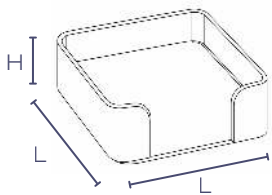

Set Open *E*

Contour Coaster Set of 6

Set Open *E* presents six reversible square coasters arranged in a precisely structured holder, crafted in double-phase exotic leather. The dual-tone surfaces create a refined contrast, while the natural texture of the leather adds depth and tactile sophistication.

Its clean geometry and balanced proportions make it a contemporary accessory that enhances both everyday settings and elevated interiors, combining practicality with a distinctly luxurious presence.

Code:	SET-Sq001
Size:	L 10,5 cm x L 10,5 cm x H 4 cm
Production deadline:	2/3 weeks
minimum order:	1 pcs