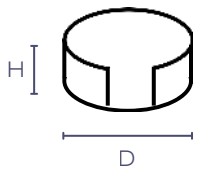

Code:	SC-001
Size:	L 13,5 cm x W 6 cm x H 7 cm
Production deadline:	2/3 weeks
minimum order:	1 pcs

Set Open Round

Round Coaster Set of 6

Set Open Round

Round Coaster Set of 6

Set Open Round includes six double-sided round coasters presented in a refined, sculptural holder. Designed to be both functional and decorative, it enhances the table with a harmonious blend of craftsmanship, versatility and quiet elegance.