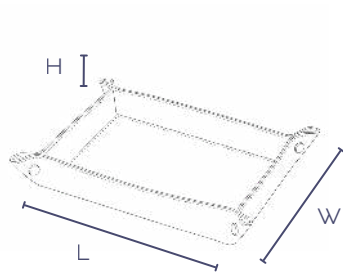

Code:	SQ-VPs001
Size:	L 16 cm x W 16 cm x H 6 cm
Production deadline:	2/3 weeks
minimum order:	1 pcs

Souq Linear Rigid

Rectangular Vide Poche

Souq Linear Rigid

Rectangular Vide Poche

Souq Linear Rigid is a structured rectangular vide-poche crafted entirely from leather. Its clean geometry and firm construction give it a contemporary, architectural character, making it a refined accessory for desks, consoles and dressing areas where order meets design.

Code:	SQ-VProo1
Size:	L 28 cm x W 18,5 cm x H 4 cm
Production deadline:	2/3 weeks
minimum order:	1 pcs

Souq Square Rigid

Square Vide Poche

Souq Square Rigid

Square Vide Poche

Souq Square Rigid is a compact, structured vide-poche crafted entirely from leather. Its clean square shape and architectural lines give it a contemporary, understated character. Ideal for organising small everyday items, it brings order and quiet refinement to desks, bedside tables and entryways.