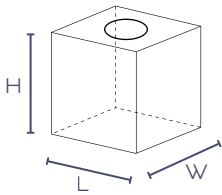

Velo C E

Cube Tissue Box

Velo C E reimagines the classic tissue box through a compact, cubic form wrapped in double-phase exotic leather. The interplay between its two contrasting sides enhances its visual depth, while the natural texture of the leather adds a tactile richness that elevates any interior.

Its clean geometry, discreet opening, and non-slip base balance everyday functionality with sculptural refinement, making it a sophisticated accent for both private residences and high-end hospitality spaces.