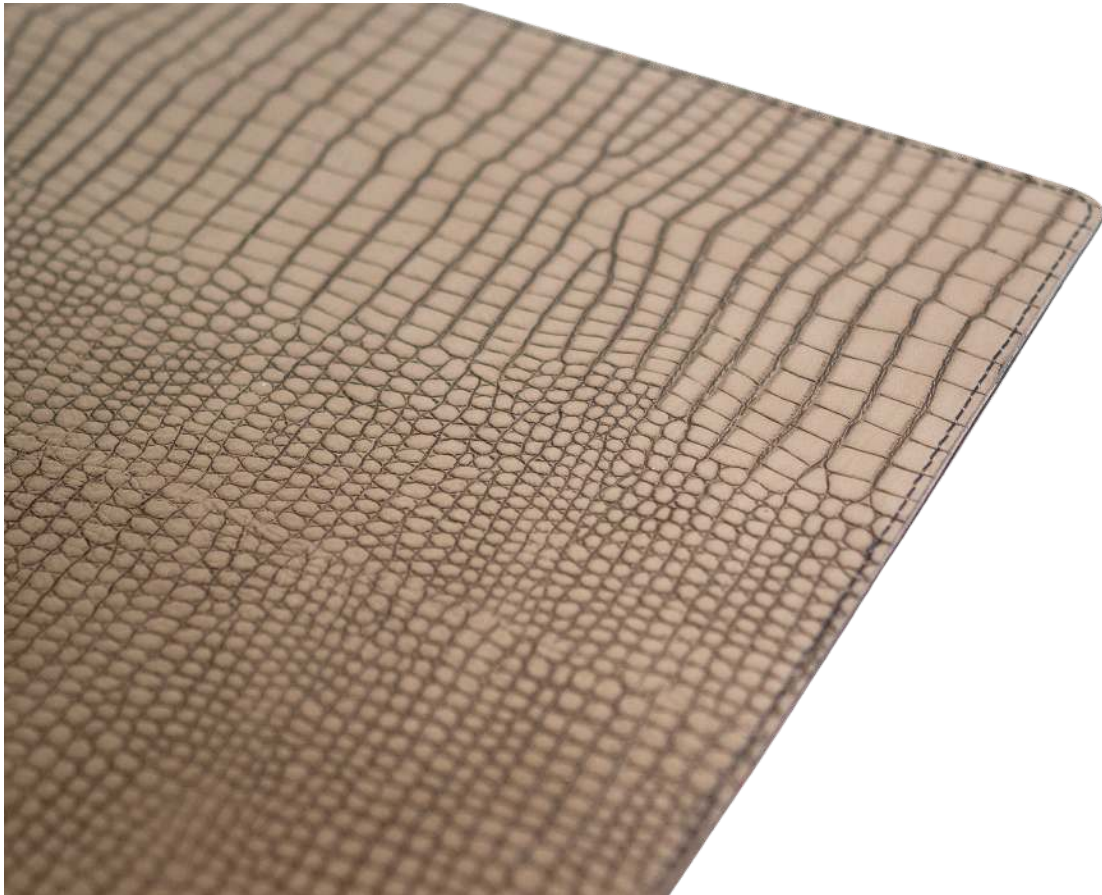

Unmistakably FABianaMARE.

FABianaMARE
DUBAI

Aria Duo *E*

Double-Sided Rectangular Placemat

Aria Duo *E*

Double-Sided Rectangular Placemat

Aria Duo *E* elevates the original Aria concept through a double-phase construction in exotic leather, revealing two complementary expressions, deep blue on one side and luminous silver on the other. This reversible design enhances versatility while celebrating the natural richness and tactile depth of the material.