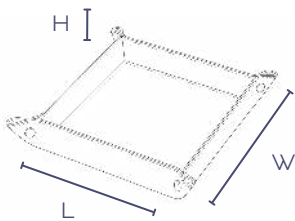

Code:	SQ-VPs001
Size:	L 16 cm x W 16 cm x H 6 cm
Production deadline:	2/3 weeks
minimum order:	1 pcs

Souq Linear Rigid

Rectangular Vide Poche

Souq Linear Rigid

Rectangular Vide Poche

Souq Linear Rigid is a structured rectangular vide-poche crafted entirely from leather. Its clean geometry and firm construction give it a contemporary, architectural character, making it a refined accessory for desks, consoles and dressing areas where order meets design.

Code:	SQ-VProo1
Size:	L 28 cm x W 18,5 cm x H 4 cm
Production deadline:	2/3 weeks
minimum order:	1 pcs

Souq Square Rigid

Square Vide Poche

Souq Square Rigid

Square Vide Poche

Souq Square Rigid is a compact, structured vide-poche crafted entirely from leather. Its clean square shape and architectural lines give it a contemporary, understated character. Ideal for organising small everyday items, it brings order and quiet refinement to desks, bedside tables and entryways.

Code: CT1-Rrc-001
Size: L 20 cm x W 18 cm x H 4 cm
Production deadline: 2/3 weeks
minimum order: 1 pcs

ViP R

Rigid Vide Poche for Amenities

ViP R

Rigid Vide Poche for Amenities

ViP Rigid is a structured leather vide-poche designed for amenities and small essentials. Its clean square form and wooden core create a stable, elegant tray that enhances organisation in bathrooms, dressing areas and hospitality environments.

Code:	CT1-Rr001
Size:	L 20 cm x W 18 cm x H 4 cm
Production deadline:	2/3 weeks
minimum order:	1 pcs

Box

Amenities Box

Box

Amenities Box

Box is a leather-covered amenities container featuring a wooden inner structure and a non-slip bottom. Designed to organise toiletries, accessories or hospitality items, it blends functionality with refined craftsmanship. A discreet and elegant addition to bathrooms, suites and yacht cabins.