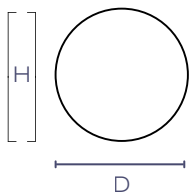

Perla

Soft Round Coaster

Perla is a set of soft round coasters crafted from fine leather with a non-slip base, designed to protect surfaces with understated elegance. Light, minimal and tactile, they bring a refined accent to coffee tables, lounges and dining settings.

A harmonious complement to the Aria, Onda and Cerchio placemats.
Minimum order: 6 pieces.