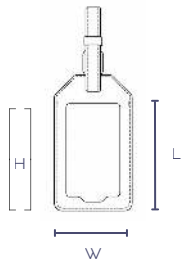

LL

Luggage Leather Tags

A sleek leather silhouette designed to identify bags and briefcases with understated clarity. Its refined construction brings a touch of quiet elegance to business travel and daily office movement.

A minimal yet distinctive detail that complements contemporary professional environments with effortless sophistication.

Code:	LL-Lt-001
Size:	L 12 cm x W 6 cm x H 0,3 cm, Hanging Loop: L 20 cm
Production deadline:	2/3 weeks
minimum order:	1 pcs