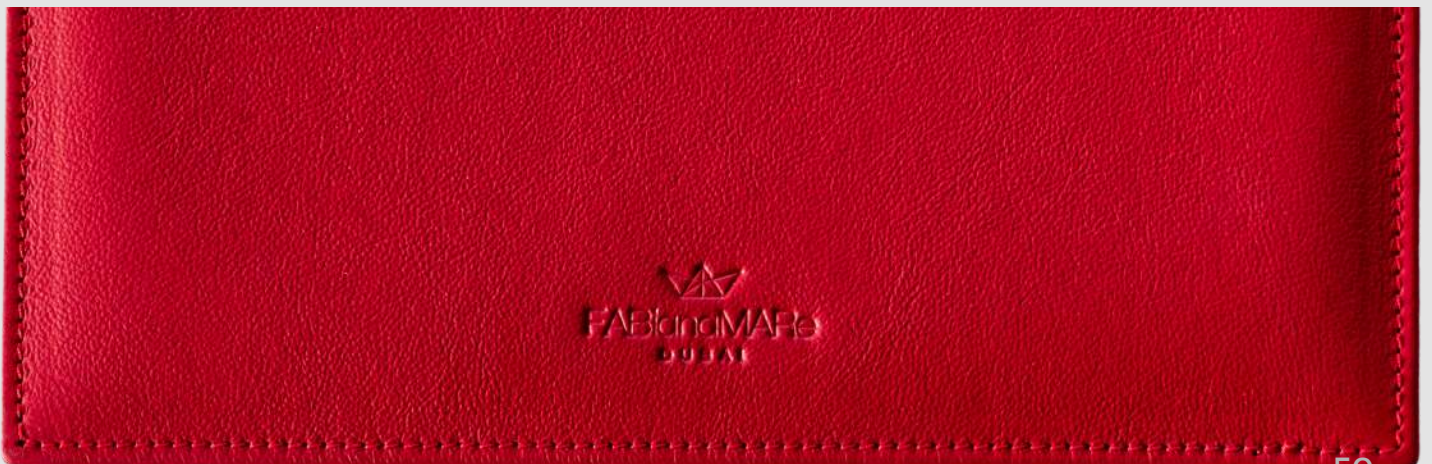

Tocco Lux

Mousepad