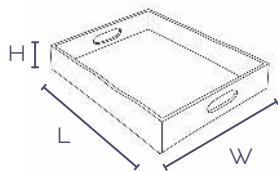

Riva M

Medium Tray (38 × 29)

Riva M is a medium-sized tray crafted from leather and wood, designed to balance practicality with refined aesthetics. Its compact proportions make it ideal for serving drinks, organising essentials or enhancing hospitality settings.

The non-slip base ensures stability, while its clean lines bring a sense of composed elegance to any environment.