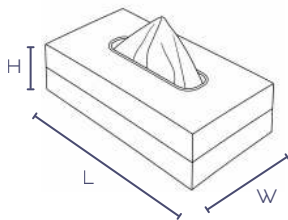

Velo R

Rectangular Tissue Box

Its elongated form is crafted in wood, wrapped in fine leather, and grounded by a non-slip base, a composition that balances functional ease with refined simplicity.

A discreet yet elevated accessory that enhances contemporary workspaces, from private offices to executive suites, with its quiet, purposeful presence.

Code:	VE-TS001
Size:	L 25 cm x W 13,5 cm x H 7 cm
Production deadline:	2/3 weeks
minimum order:	1 pcs