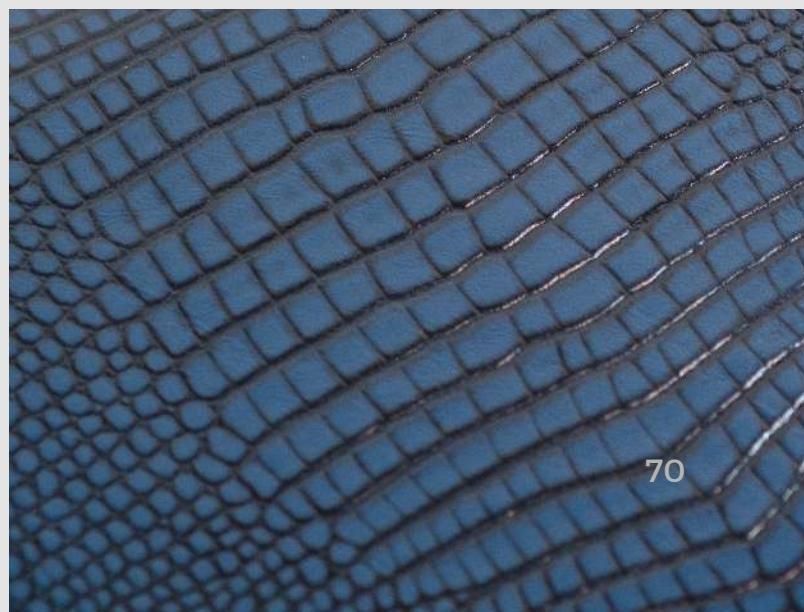

Cesto R *E*

Paper Bin