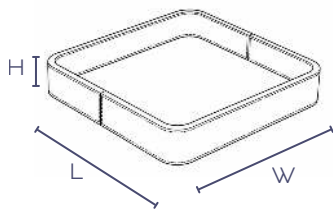

Code:	CT1-Rr001
Size:	L 20 cm x W 18 cm x H 4 cm
Production deadline:	2/3 weeks
minimum order:	1 pcs

Box

Amenities Box

Box

Amenities Box

Box is a leather-covered amenities container featuring a wooden inner structure and a non-slip bottom. Designed to organise toiletries, accessories or hospitality items, it blends functionality with refined craftsmanship. A discreet and elegant addition to bathrooms, suites and yacht cabins.

Code:	BOX-BfA-001
Size:	L 15 cm x W 12 cm x H 8,5 cm
Production deadline:	2/3 weeks
minimum order:	1 pcs

Marea

Rigid Tray

Marea

Rigid Tray

Marea is a rigid amenities tray crafted from fine leather and wood, finished with a non-slip base. Its balanced proportions and refined materials make it ideal for presenting toiletries, guest amenities or curated objects with understated sophistication.

Code: CT1-Rrro01
Size: L 26 cm x W 21 cm x H 3,5 cm
Production deadline: 2/3 weeks
minimum order: 1 pcs

Riva M

Medium Tray (38 × 29)

Riva M

Medium Tray (38 × 29)

Riva M is a medium-sized tray crafted from leather and wood, designed to balance practicality with refined aesthetics. Its compact proportions make it ideal for serving drinks, organising essentials or enhancing hospitality settings.