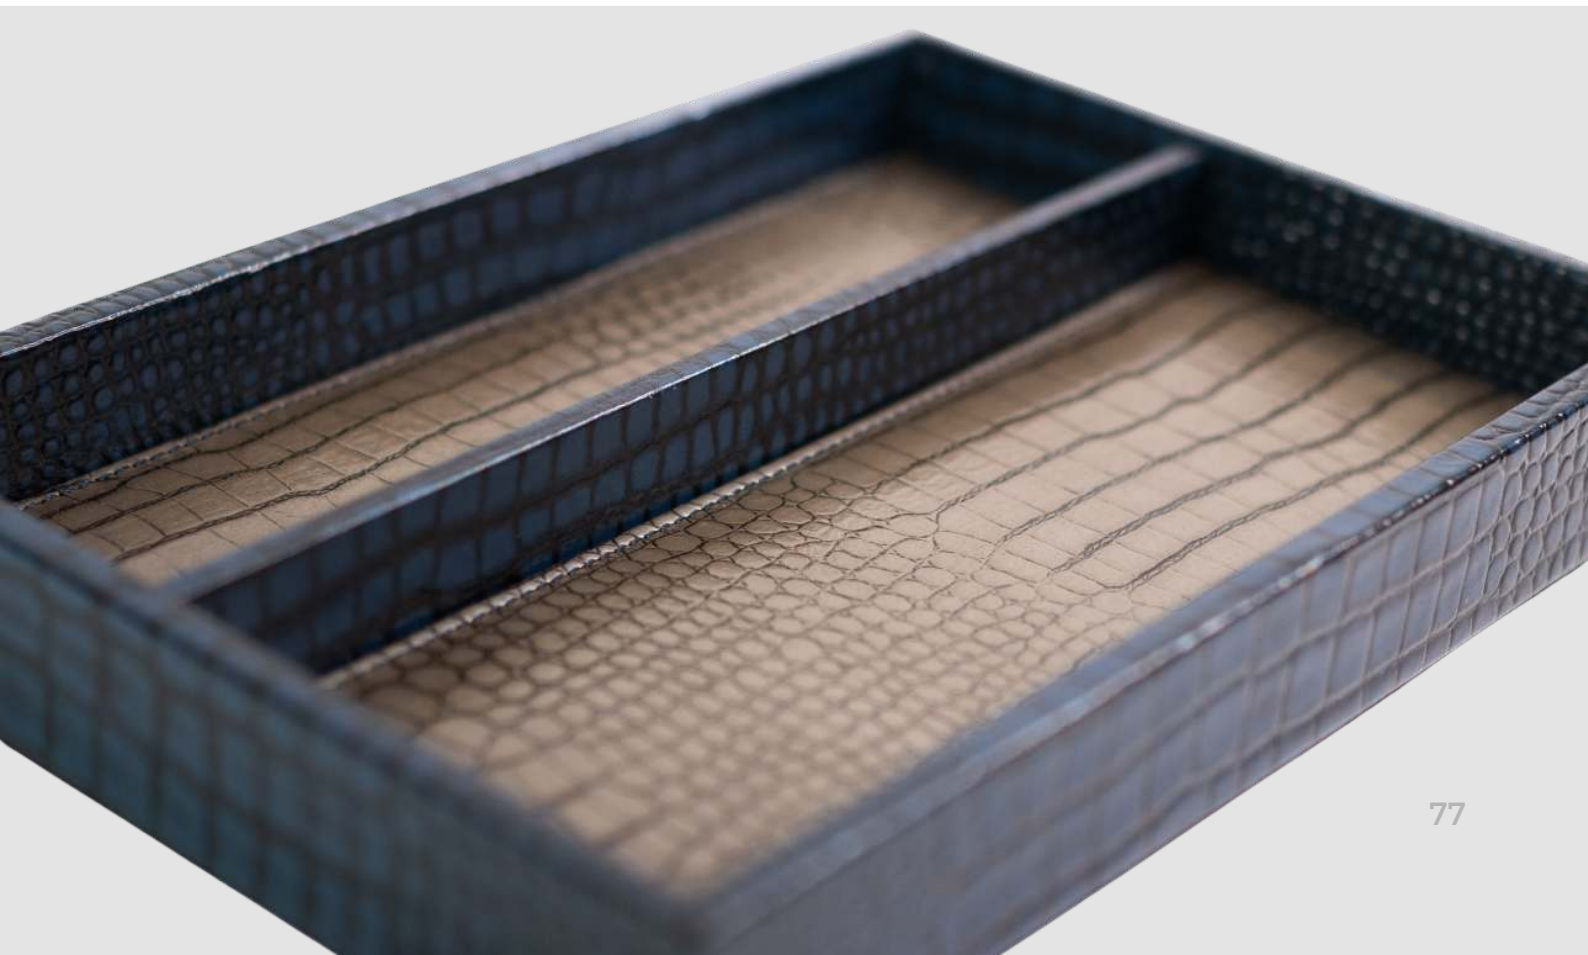

Code:	Bs-Org-001
Size:	L 30 cm x W 15 cm x H 5cm
Production deadline:	2/3 weeks
minimum order:	1 pcs