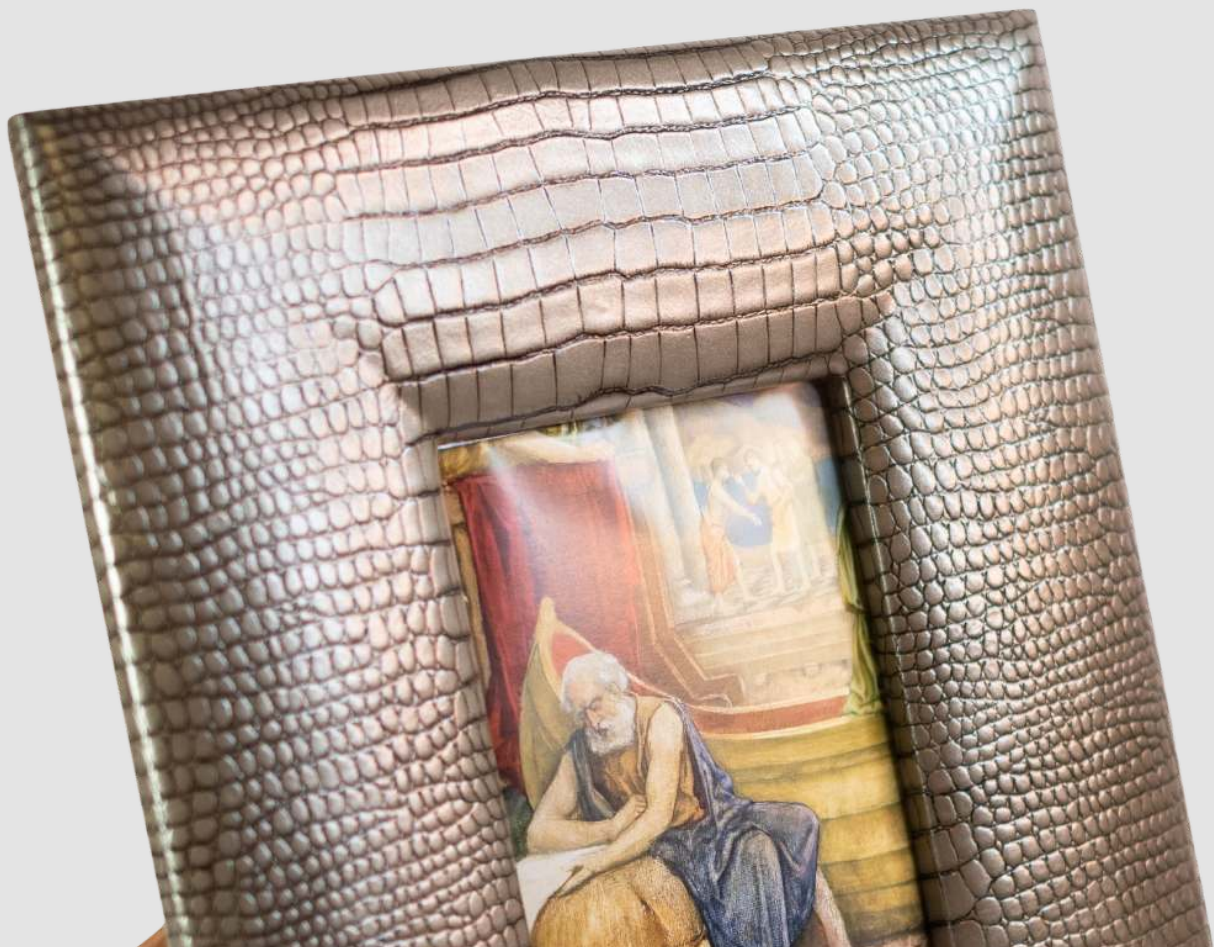

Its two stacked trays offer a composed way to arrange documents, correspondence, and daily essentials, while the clean geometry and balanced proportions make it an understated yet elevated accessory for private offices, suites, and contemporary work environments.

Code:	Bs-Org-001
Size:	L 30 cm x W 15 cm x H 5cm
Production deadline:	2/3 weeks
minimum order:	1 pcs

The Frame *E*

Decorative Frame

The Frame *E*

Decorative Frame

The Frame *E* transforms a classic display object into a refined statement piece. Crafted in exotic leather with a structured, architectural profile, it brings depth, texture, and quiet luxury to any interior. The leather-wrapped surface enhances the frame's sculptural presence, while the clean proportions maintain a sense of balance and contemporary elegance.

Code:	Frame-Fr-001
Size:	L 34 cm x W 30 cm
Production deadline:	2/3 weeks
minimum order:	1 pcs

Timeless Italian Leather, Crafted for Your Vision

Our collections offer a rich palette of colours, grains, and finishes – smooth, textured, hand-worked, or sculptural – designed to support a wide range of creative visions. Each product can be customised in any colour, finish, or design required, allowing complete freedom in shaping unique interiors and bespoke nautical elements.