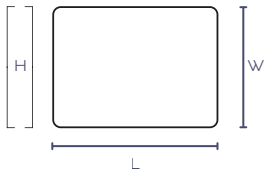

Majilis Lux *E*

Deskpad, Large

Majilis Lux *E* is a generously padded deskpad crafted in exotic leather, designed to bring comfort, presence, and refined tactility to the workspace. The smooth surface highlights the natural depth of the leather, while the padded core offers softness and support throughout daily tasks.

A non-slip base ensures stability, and its clean proportions paired with the understated richness of the material transform any desk into a composed, elevated environment. A functional piece with a distinctly luxurious character.

Code:	MJL-D001
Size:	L 60 cm x W 40 cm x H 0,5 cm
Production deadline:	2/3 weeks
minimum order:	1 pcs