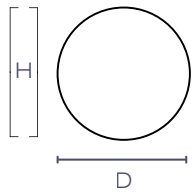

Cerchio

Soft Round Placemat

Cerchio celebrates the purity of the circle: balanced, timeless and universally elegant. Made from fine leather with a soft-touch finish, it introduces a sense of calm geometry to the table. Its rounded form enhances both modern and classic settings, offering a warm yet minimal presence. The placemat is finished with a non-slip base, ensuring stability and enhancing its functional refinement.

Cerchio pairs seamlessly with coordinated coasters and napkin rings.