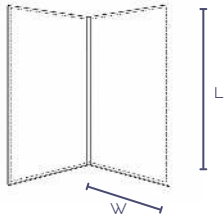

Code:	VE-TS001
Size:	L 25 cm x W 13,5 cm x H 7 cm
Production deadline:	2/3 weeks
minimum order:	1 pcs

Portfolio

Document Folder

Portfolio

Document Folder

Its clean, architectural form is crafted in fine leather, offering a composition that brings functional clarity together with refined simplicity. A discreet yet distinctive accessory that elevates contemporary workspaces, from private offices to executive suites, with its quiet, intentional presence.

Code:	PO-DC001
Size:	L 32 cm x W 24 cm
Production deadline:	2/3 weeks
minimum order:	1 pcs

LL

Luggage Leather Tags

LL

Luggage Leather Tags

A sleek leather silhouette designed to identify bags and briefcases with understated clarity. Its refined construction brings a touch of quiet elegance to business travel and daily office movement.