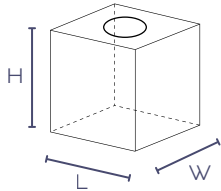

Velo C

Cube Tissue Box

Velo C

Cube Tissue Box

Velo C reinterprets the tissue box in a compact, cubic form. Wrapped in fine leather with a non-slip bottom, it balances everyday functionality with sculptural simplicity. Its clean geometry and tactile presence make it a refined accessory that elevates both private interiors and hospitality spaces.