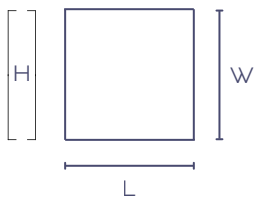

Pietra Duo

Double-Sided Square Coaster

Pietra Duo brings a contemporary edge to the coaster collection with its reversible square design. Crafted from double-sided leather, it offers two distinct expressions in one piece, combining modern geometry with tactile luxury.

Minimum order: 6 pieces.

Code:	PTD-Scoo1
Size:	L 9,5 cm x W 9,5 cm x H 0,5 cm
Production deadline:	2/3 weeks
minimum order:	6 pcs