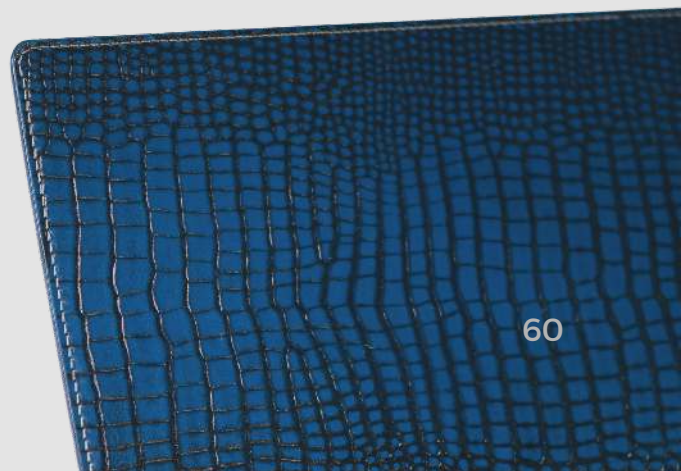

Unmistakably FABianaMARE.

FABianaMARE
DUBAI

Aria Duo *E*

Double-Sided Rectangular Placemat

Aria Duo *E*

Double-Sided Rectangular Placemat

Aria Duo *E* elevates the original Aria concept through a double-phase construction in exotic leather, revealing two complementary expressions, deep blue on one side and luminous silver on the other. This reversible design enhances versatility while celebrating the natural richness and tactile depth of the material.

Its structured thickness and meticulous craftsmanship give it a sculptural presence on the table, while the clean, architectural lines preserve a sense of quiet, contemporary elegance.

Perfect for those who appreciate refined versatility and the distinctive character of exotic leather.