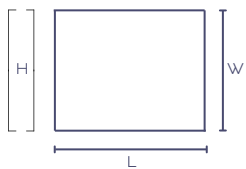

Tocco Lux

Mousepad

Tocco Lux is a leather mousepad designed for precision, comfort and aesthetic harmony. Its padded structure and soft leather top create a smooth, responsive surface, while the non-slip base ensures stability during use.

A refined accessory that elevates both the tactile and visual experience of any workspace.

Code: TC-Mp001
Size: L 25 cm x W 21 cm x H 0,5 cm
Production deadline: 2/3 weeks
minimum order: 1 pcs