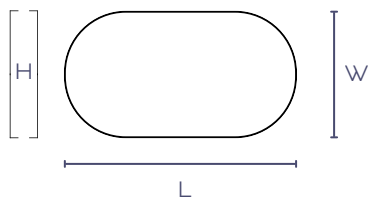

Onda

Soft Oval Placemat

Onda draws inspiration from the gentle movement of water, expressed through its fluid oval silhouette. It brings a natural sense of flow to the table, softening lines and creating a harmonious dining landscape. The placemat is finished with a non-slip base, ensuring stability and enhancing its functional refinement.

Onda pairs seamlessly with coordinated coasters and napkin rings.

Code:	ON-0001
Size:	L 48 cm x W 33 cm x H 0,3 cm
Production deadline:	2/3 weeks
minimum order:	1 pcs