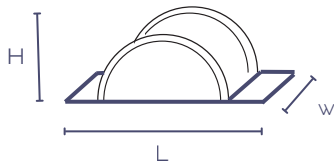

Minimum order: 6 pieces.

Code:	PTD-Scoo1
Size:	L 9,5 cm x W 9,5 cm x H 0,5 cm
Production deadline:	2/3 weeks
minimum order:	6 pcs

Set Curve

Soft Coaster Set of 4

Set Curve

Soft Coaster Set of 4

Set Curve presents four leather coasters, rounded or square, arranged in a compact, elegantly crafted holder. Designed as both a functional accessory and a decorative object, it keeps surfaces organised while adding a subtle touch of sophistication. Ideal for desks, lounges and refined hospitality environments.

Code:	SC-001
Size:	L 13,5 cm x W 6 cm x H 7 cm
Production deadline:	2/3 weeks
minimum order:	1 pcs

Set Open Round

Round Coaster Set of 6

Set Open Round

Round Coaster Set of 6

Set Open Round includes six double-sided round coasters presented in a refined, sculptural holder. Designed to be both functional and decorative, it enhances the table with a harmonious blend of craftsmanship, versatility and quiet elegance.