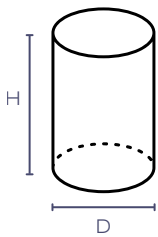

Cesto R *E*

Paper Bin

Cesto R *E* reinterprets the traditional paper bin through a clean, cylindrical silhouette crafted from steel alloy wrapped in exotic leather. The natural texture of the leather adds depth and character, transforming a functional object into a refined design element.

Its smooth surface, balanced proportions, and sculptural presence make it an ideal accessory for yachts, private residences, suites, and premium workspaces, where understated luxury and contemporary elegance coexist effortlessly.