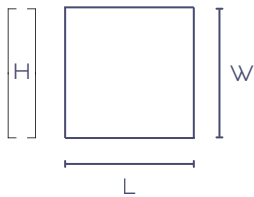

Pietra

Soft Square Coaster

Pietra introduces a contemporary square silhouette to the classic coaster. Made with a leather top and non-slip bottom, it blends practicality with a clean, architectural aesthetic. Its geometric form pairs beautifully with modern interiors and structured table settings.

A harmonious complement to the Aria, Onda and Cerchio placemats.
Minimum order: 6 pieces.

Code: PT-Scoo1
Size: L 9,5 cm x W 9,5 cm x H 0,3 cm
Production deadline: 2/3 weeks
minimum order: 6 pcs